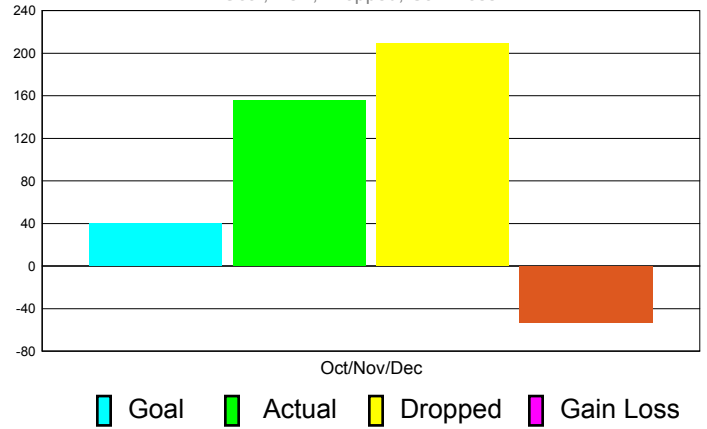

Membership Results 2011-2012

Goal, New, Dropped, Gain/Loss